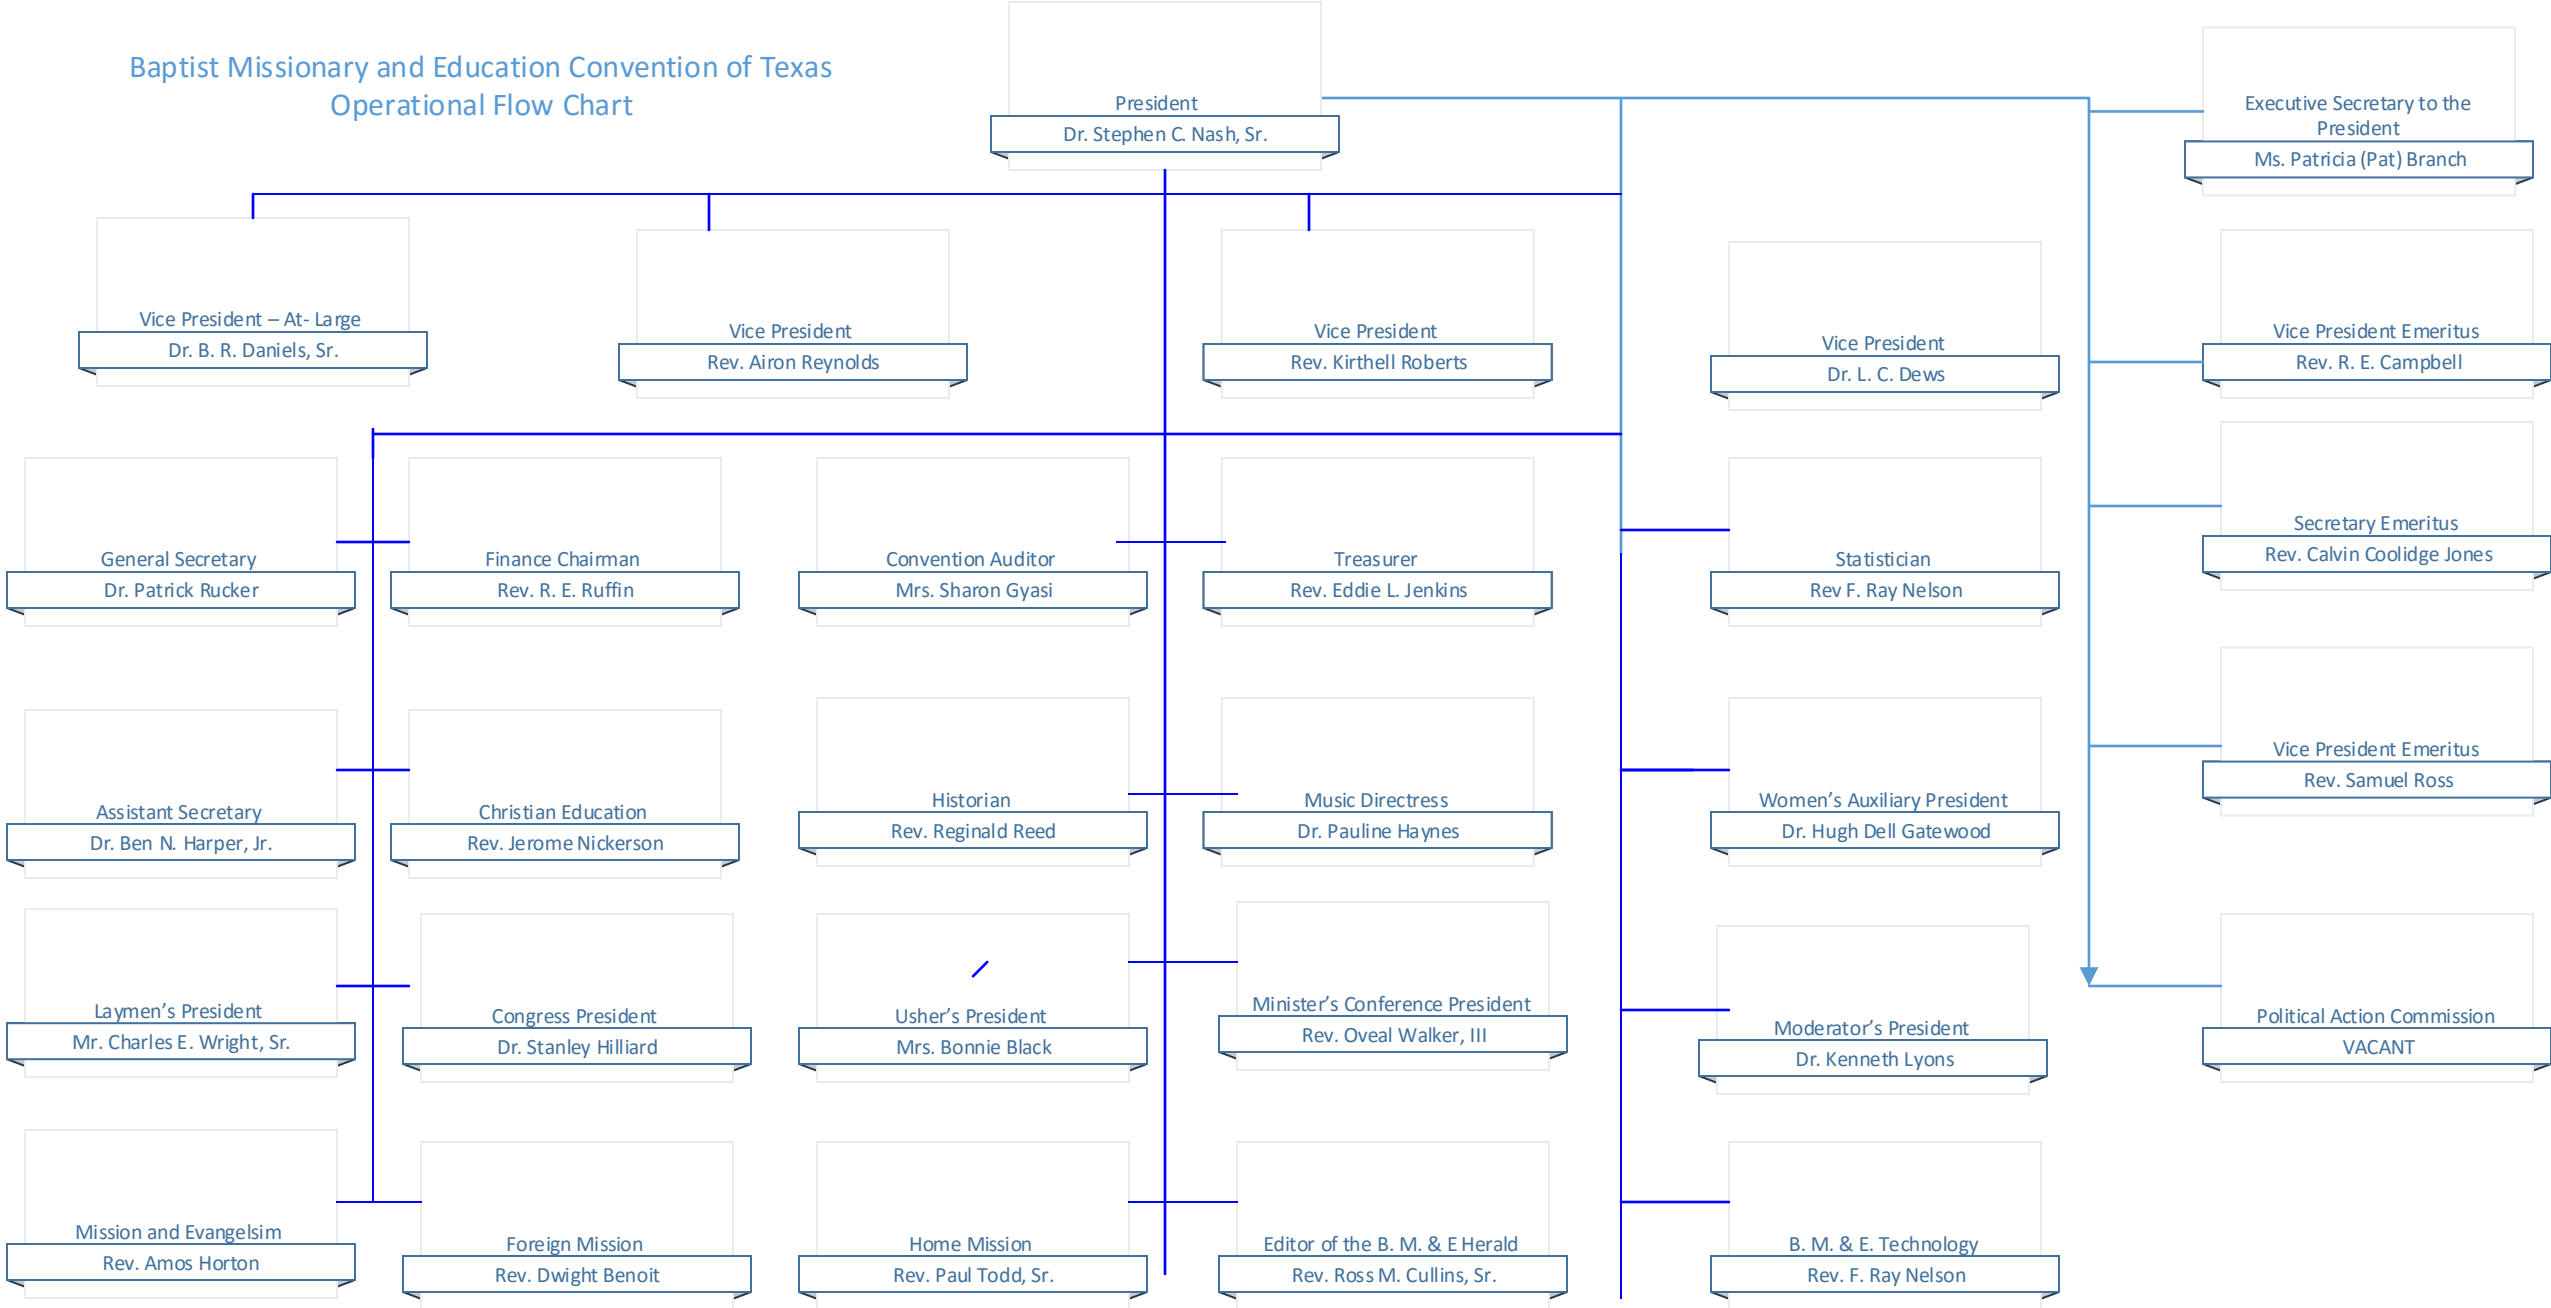

Baptist Missionary and Education Convention of Texas  
Operational Flow Chart

Baptist Missionary and Education Convention of Texas  
Operational Flow Chart Continuation Part 2

Baptist Missionary and Education Convention of Texas  
Operational Flow Chart

Baptist Missionary and Education Convention of Texas  
Congress of Christian Education Organizational Structure  
Regional Officers

Baptist Missionary and Education Convention of Texas  
Operational Flow Chart

Baptist Missionary and Education Convention of Texas  
Operational Flow Chart

Baptist Missionary and Education Convention of Texas  
Laymen Movement Auxiliary Organizational Structure  
Regional Officers

Baptist Missionary and Education Convention of Texas  
Woman's Auxiliary Organizational Structure  
Regional Officers

Baptist Missionary and Education Convention of Texas  
Operational Flow Chart

Baptist Missionary and Education Convention of Texas  
Serving Ministries Usher and Nurses Guild Organizational Structure  
Regional Officers