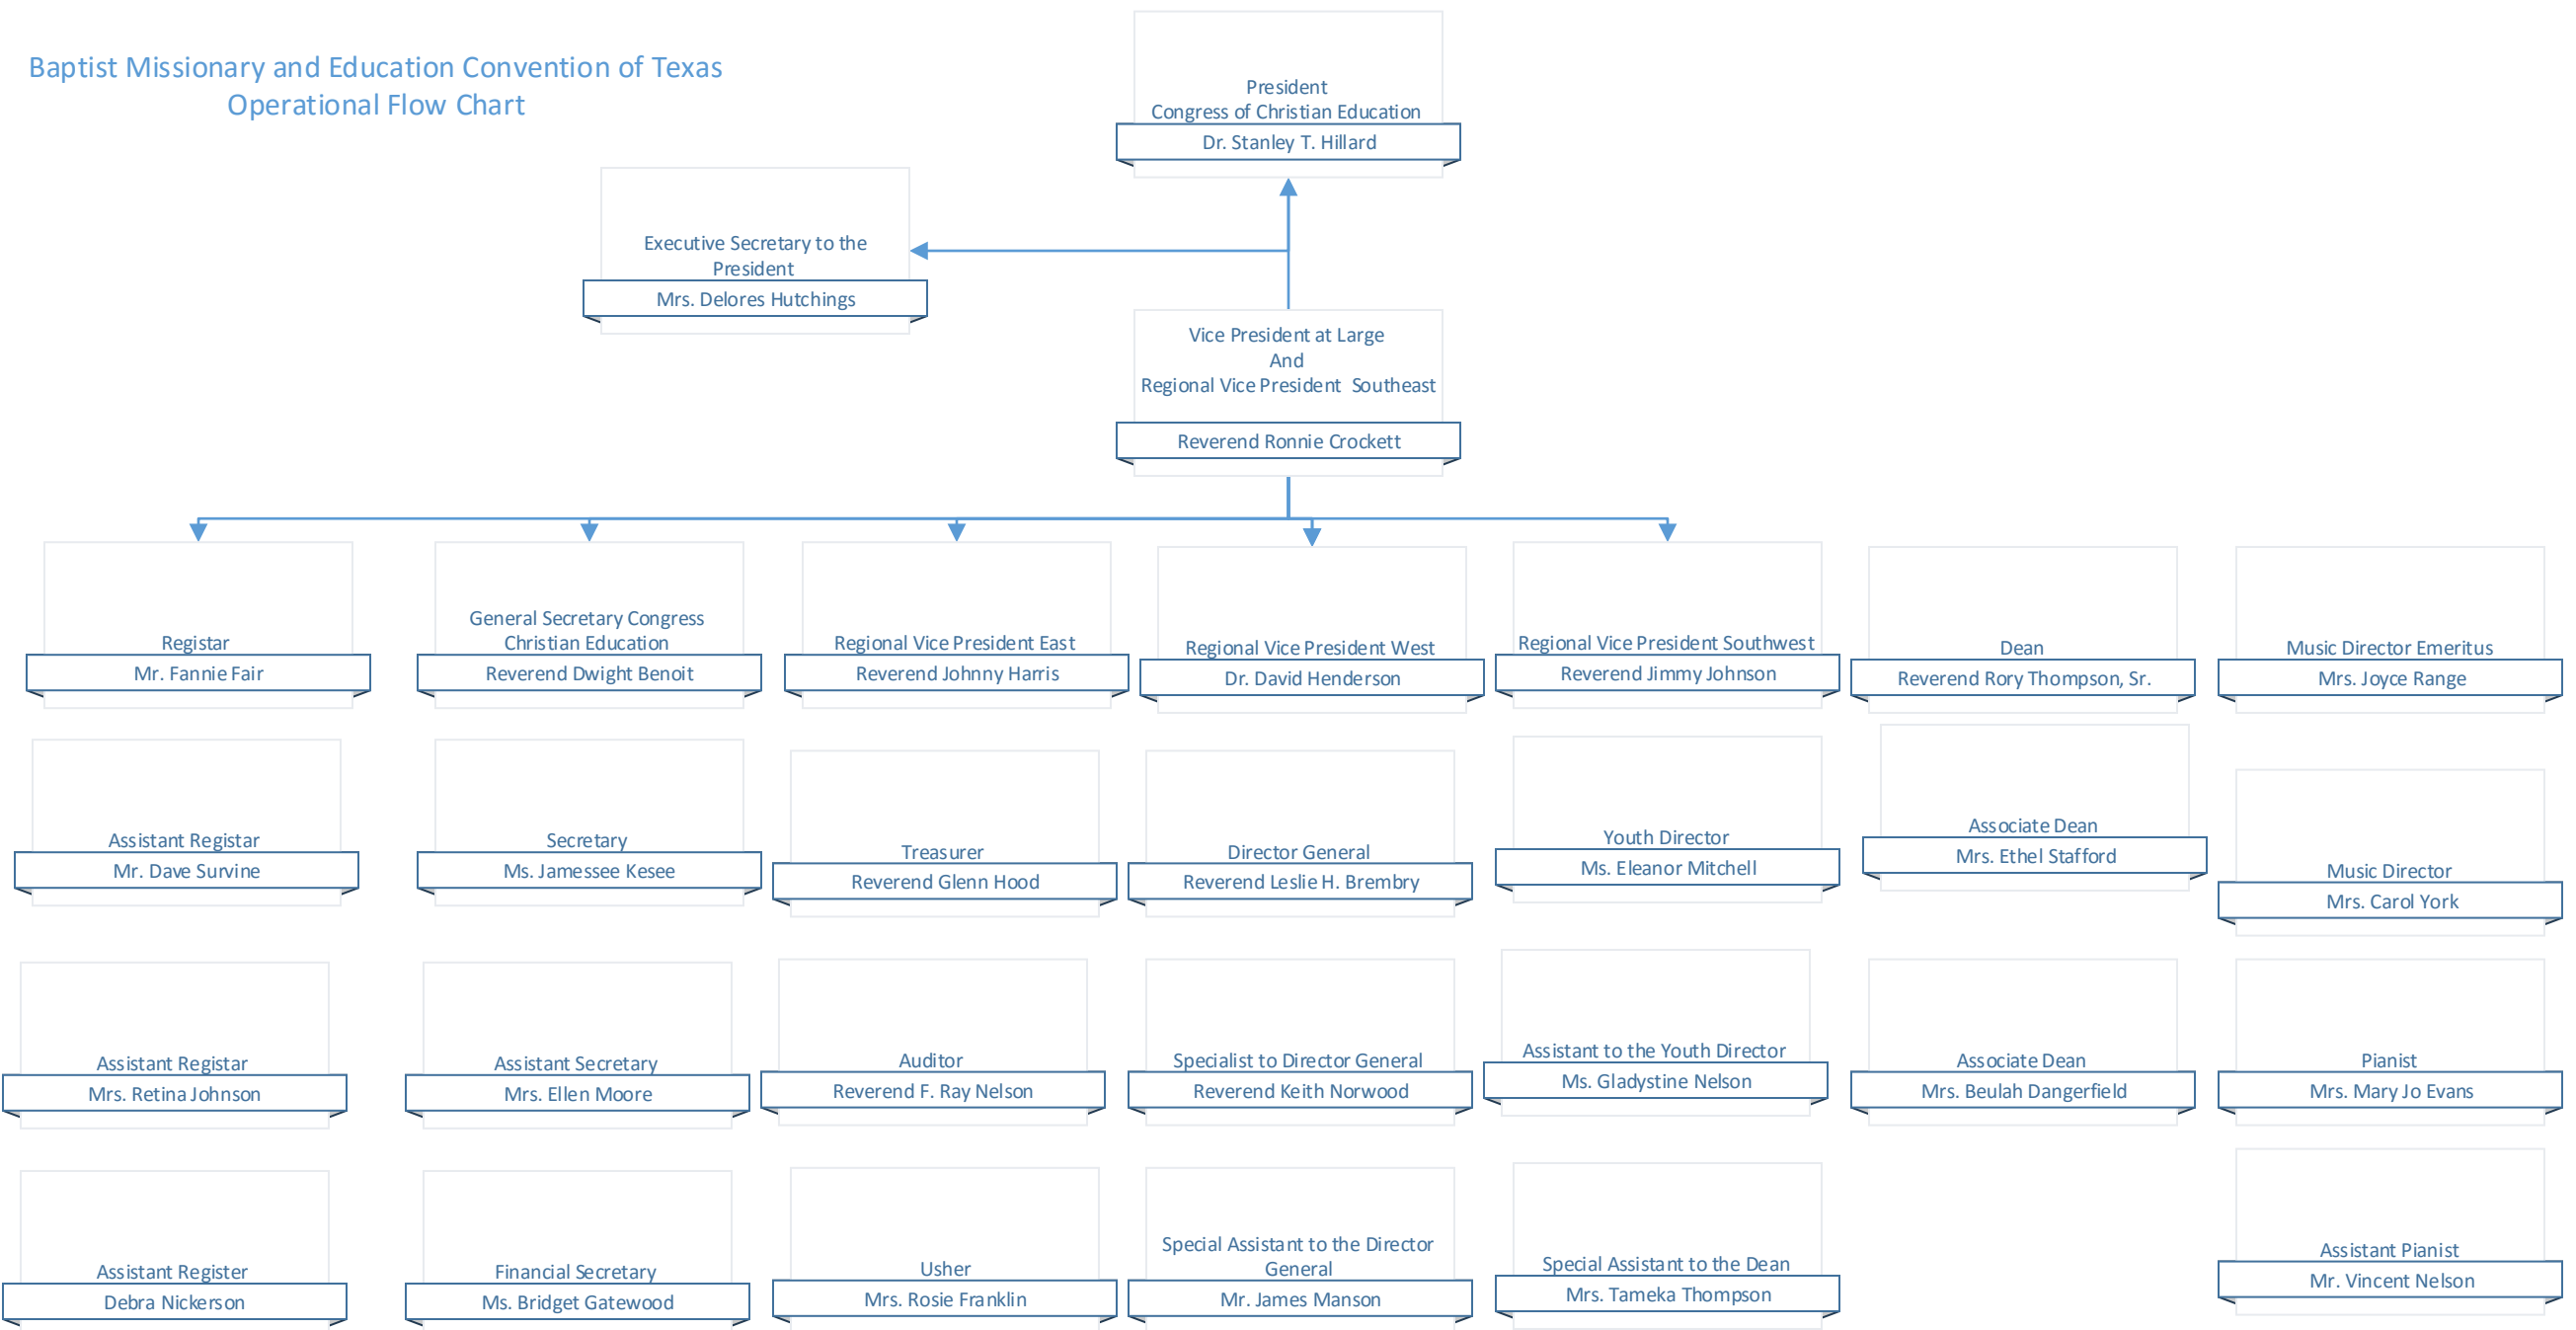

Baptist Missionary and Education Convention of Texas  
Operational Flow Chart

Baptist Missionary and Education Convention of Texas  
Operational Flow Chart Continuation Part 2

Baptist Missionary and Education Convention of Texas  
Operational Flow Chart

Baptist Missionary and Education Convention of Texas  
Congress of Christian Education Organizational Structure  
Regional Officers

Baptist Missionary and Education Convention of Texas  
Operational Flow Chart

Baptist Missionary and Education Convention of Texas  
Operational Flow Chart

Baptist Missionary and Education Convention of Texas  
Laymen Movement Auxiliary Organizational Structure  
Regional Officers

Baptist Missionary and Education Convention of Texas  
Woman's Auxiliary Organizational Structure  
Regional Officers

Baptist Missionary and Education Convention of Texas  
Operational Flow Chart

Baptist Missionary and Education Convention of Texas  
Serving Ministries Usher and Nurses Guild Organizational Structure  
Regional Officers