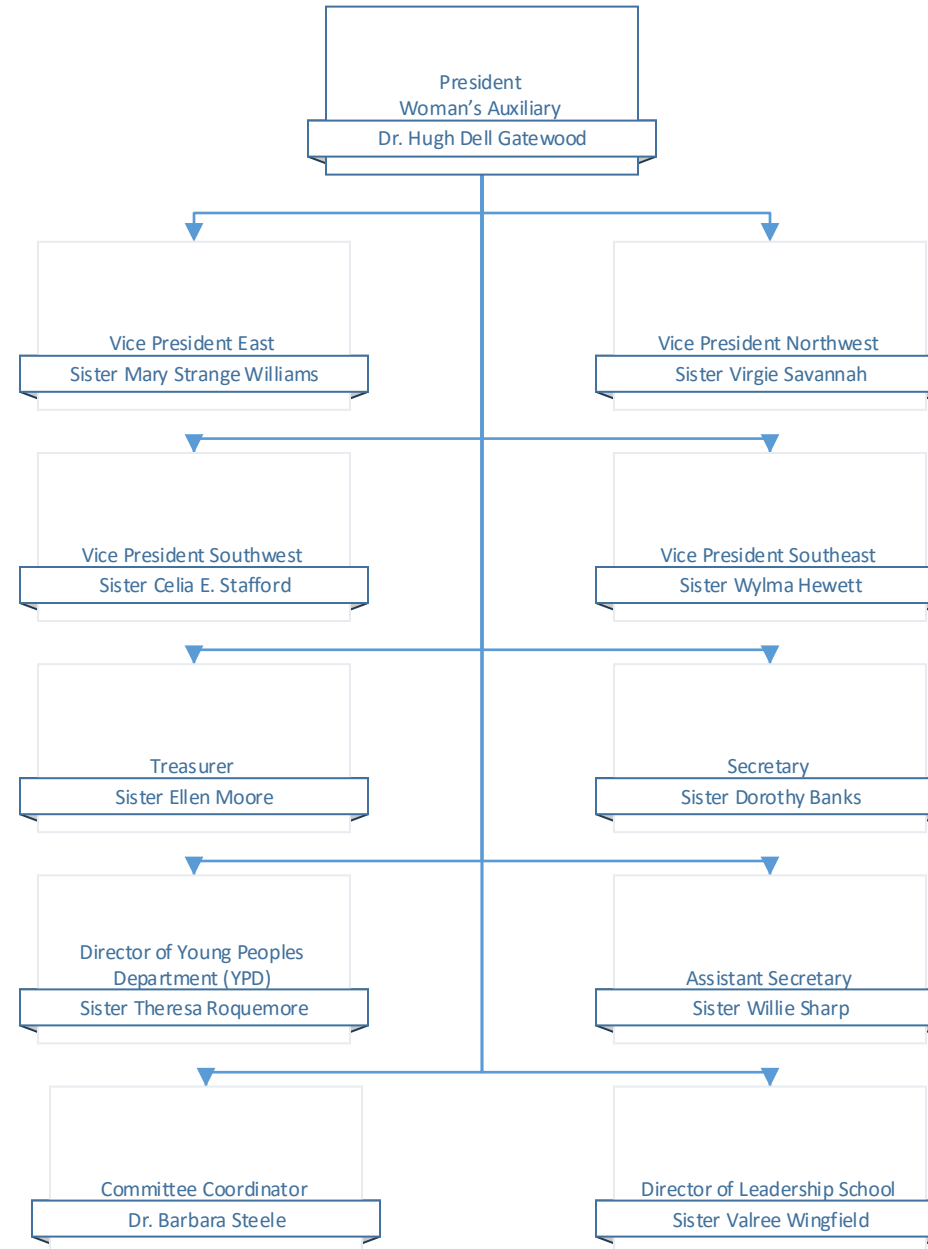

Baptist Missionary and Education Convention of Texas  
Congress of Christian Education Organizational Structure  
Regional Officers

Baptist Missionary and Education Convention of Texas  
Operational Flow Chart

Baptist Missionary and Education Convention of Texas  
Missionary and Evangelism Organizational Structure  
Regional Officers

Baptist Missionary and Education Convention of Texas  
Moderators Organizational Structure  
Regional Officers

Baptist Missionary and Education Convention of Texas  
Operational Flow Chart

Baptist Missionary and Education Convention of Texas  
Laymen Movement Auxiliary Organizational Structure  
Regional Officers

Baptist Missionary and Education Convention of Texas  
Woman's Auxiliary Organizational Structure  
Regional Officers

Baptist Missionary and Education Convention of Texas  
Operational Flow Chart

Baptist Missionary and Education Convention of Texas  
Serving Ministries Usher and Nurses Guild Organizational Structure  
Regional Officers