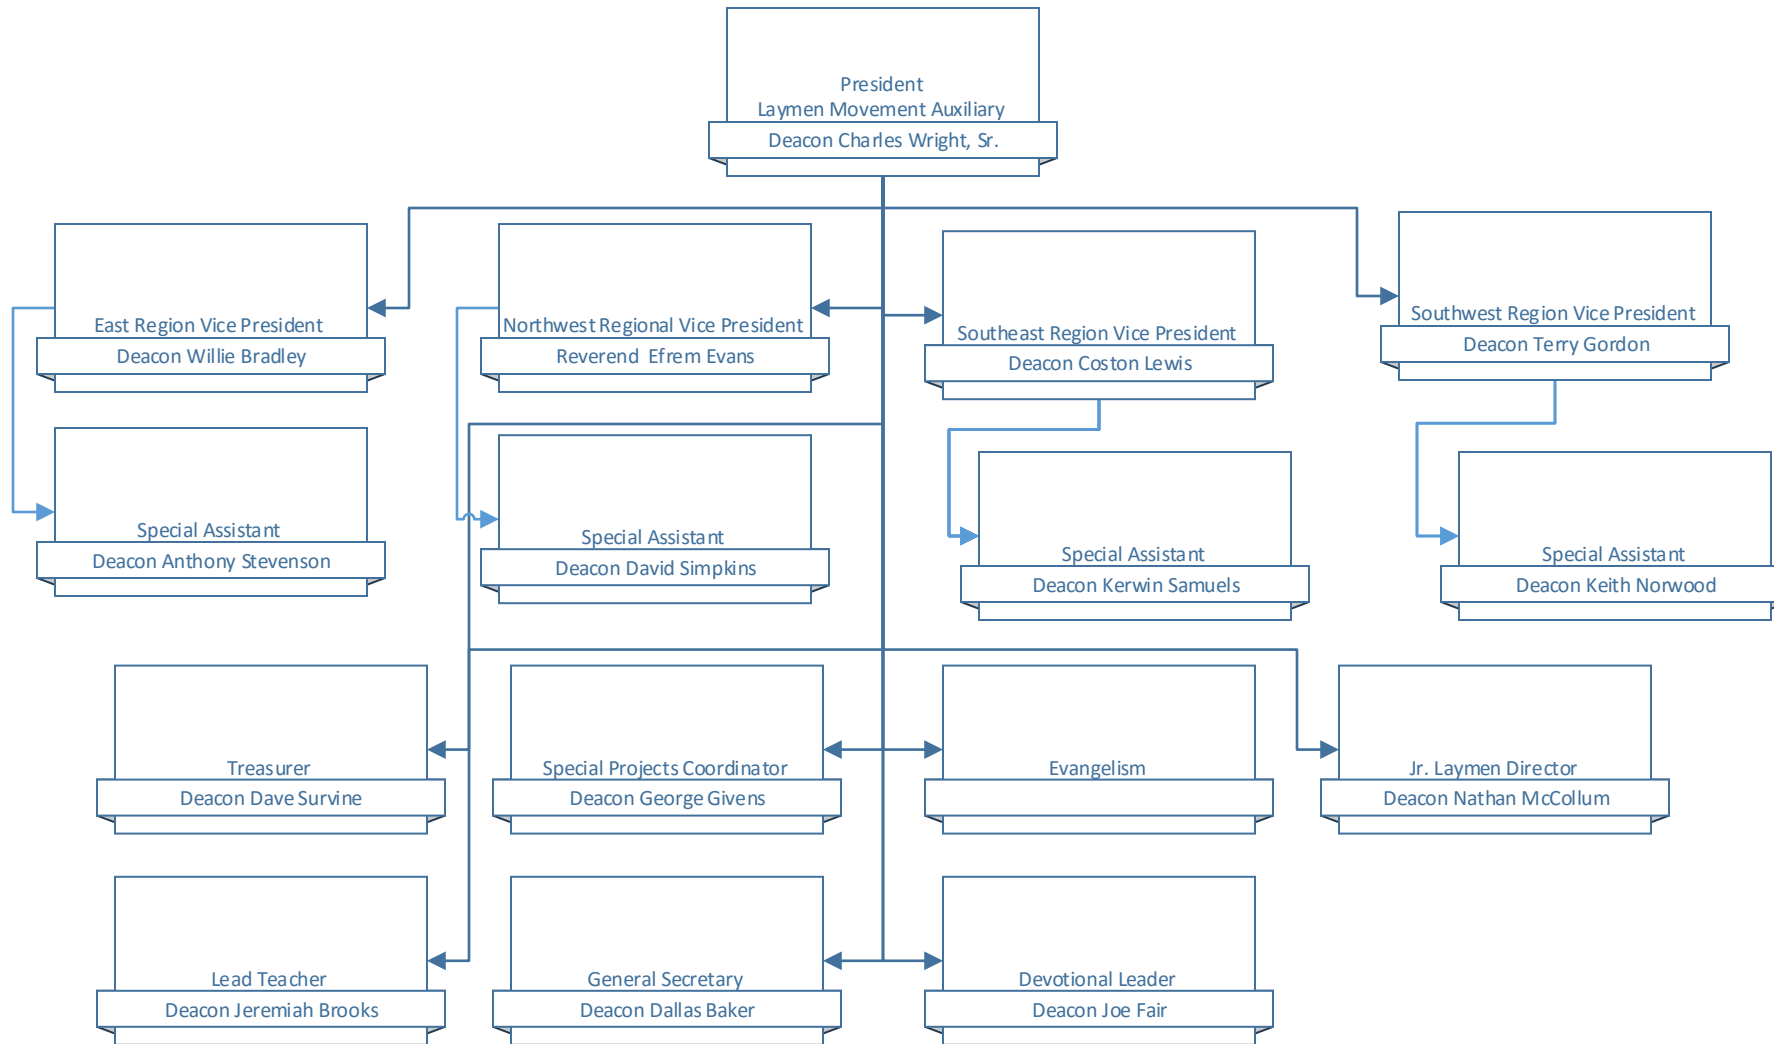

Baptist Missionary and Education Convention of Texas  
Congress of Christian Education Organizational Structure  
Regional Officers

Baptist Missionary and Education Convention of Texas  
Operational Flow Chart

Baptist Missionary and Education Convention of Texas  
Missionary and Evangelism Organizational Structure  
Regional Officers

Baptist Missionary and Education Convention of Texas  
Moderators Organizational Structure  
Regional Officers

Baptist Missionary and Education Convention of Texas  
Operational Flow Chart

Baptist Missionary and Education Convention of Texas  
Laymen Movement Auxiliary Organizational Structure  
Regional Officers

Baptist Missionary and Education Convention of Texas  
Woman's Auxiliary Organizational Structure  
Regional Officers

Baptist Missionary and Education Convention of Texas  
Operational Flow Chart

Baptist Missionary and Education Convention of Texas  
Serving Ministries Usher and Nurses Guild Organizational Structure  
Regional Officers