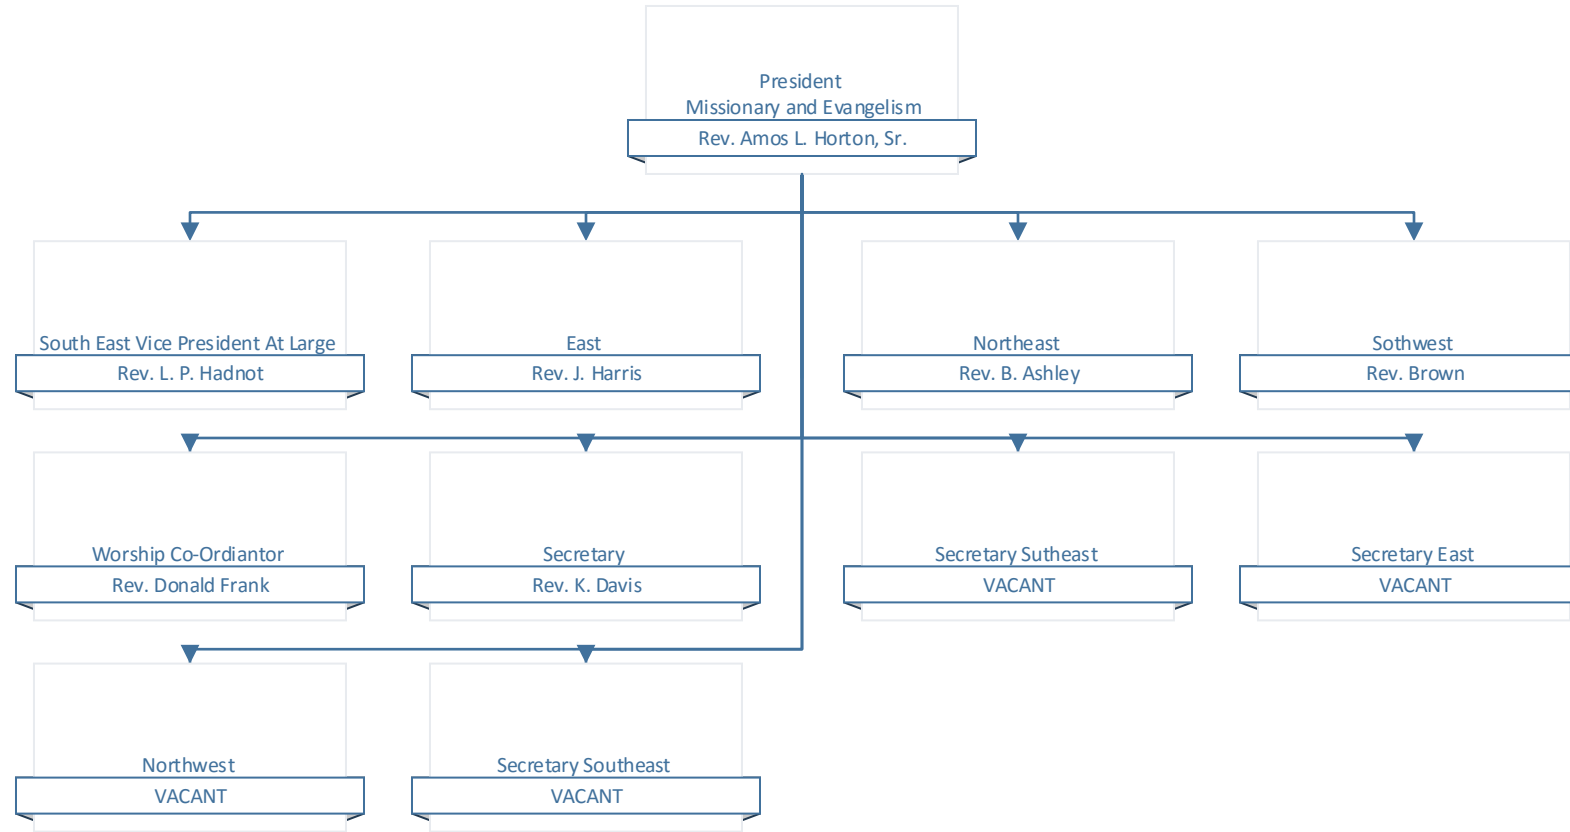

Baptist Missionary and Education Convention of Texas  
Operational Flow Chart

Baptist Missionary and Education Convention of Texas  
Operational Flow Chart Continuation Part 2

Baptist Missionary and Education Convention of Texas  
Operational Flow Chart

Baptist Missionary and Education Convention of Texas  
Congress of Christian Education Organizational Structure  
Regional Officers

Baptist Missionary and Education Convention of Texas  
Operational Flow Chart

Baptist Missionary and Education Convention of Texas  
Missionary and Evangelism Organizational Structure  
Regional Officers

Baptist Missionary and Education Convention of Texas  
Moderators Organizational Structure  
Regional Officers

Baptist Missionary and Education Convention of Texas  
Operational Flow Chart

Baptist Missionary and Education Convention of Texas  
Laymen Movement Auxiliary Organizational Structure  
Regional Officers